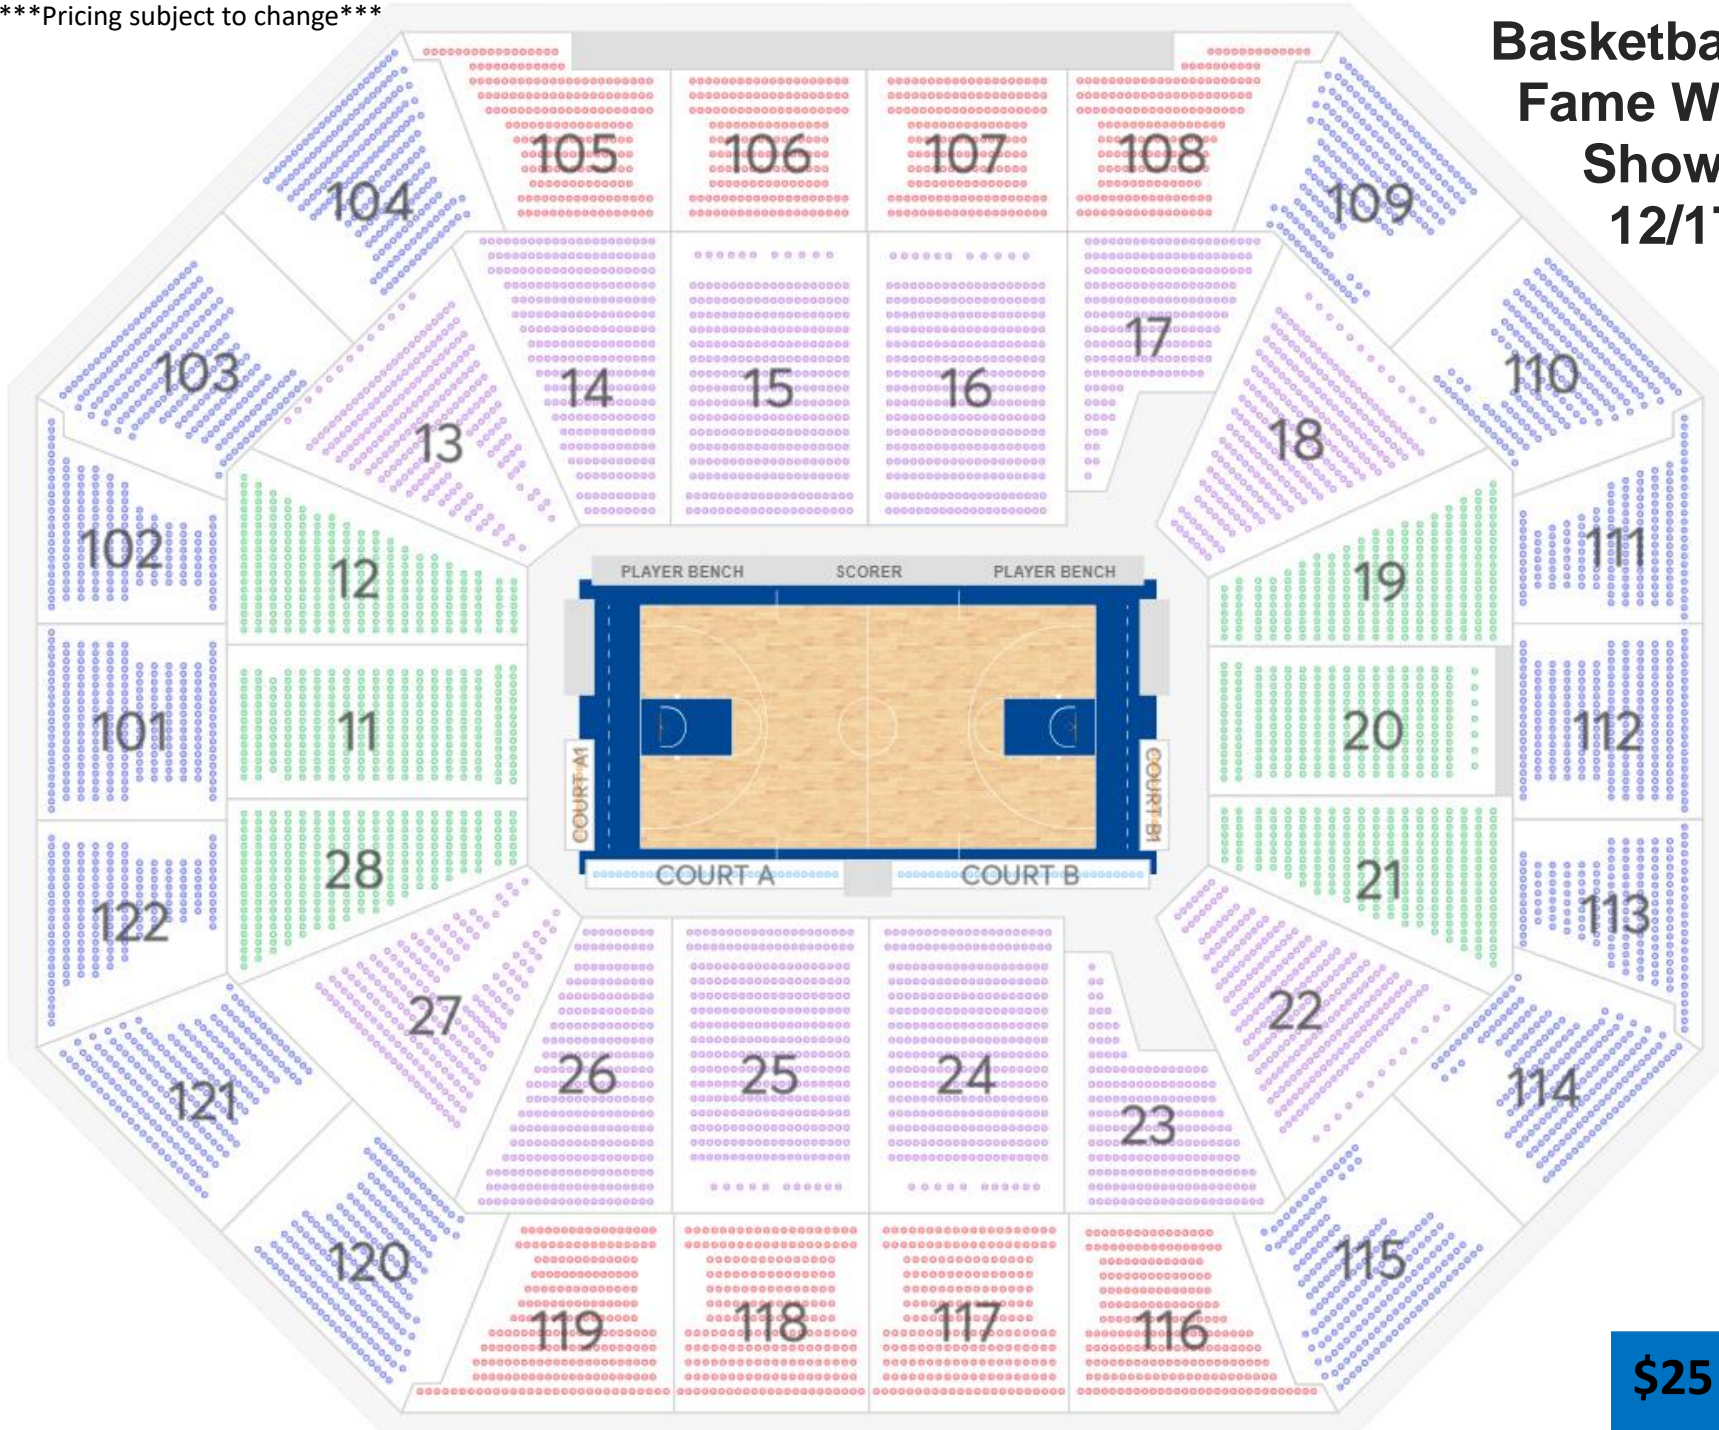

Pricing subject to change

Basketball Hall of Fame Women's Showcase 12/17/24

\$200

\$160

\$65

\$50

\$25

\$35